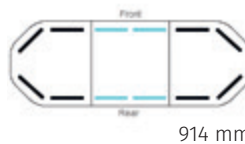

### Technical details Lightbars

Weight	From 5 kg
Voltage	12 V, 24 V
Medium absorption	From 9,2 A 12 V / from 4,6 A 24 V
Lengths	610 mm, 762 mm, 914 mm, 1.090 mm, 1.244 mm, 1.372 mm, 1.524 mm
Depth/height	331 mm, 59 mm
Mounting	Mounting feet fixed (included in delivery) Mounting feet flexible
Protection level	IP5K4K9K
Approvals	(Day/night admittance TB2 resp. TA2) Guidline 72/245/EWG

610 mm

762 mm

914 mm

1090 mm

1244 mm

1372 mm

1524 mm

█ = Standard configuration █ = additional modules of configuration Medium