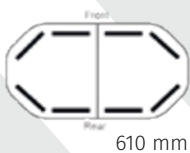

## Display options

- » Different configurations (Standard, Medium, Premium)
- » LED working light front and/or back
- » LED-Alley-Lights on the side
- » Beacon dome coloured or transparent

Control Unit

### Technical details Lightbars

Weight	From 5 kg
Voltage	12 V, 24 V
Medium absorption	From 9,2 A 12 V / from 4,6 A 24 V
Lengths	610 mm, 762 mm, 914 mm, 1.090 mm, 1.244 mm, 1.372 mm, 1.524 mm
Depth/height	331 mm, 59 mm
Mounting	Mounting feet fixed (included in delivery) Mounting feet flexible
Protection level	IP5K4K9K
Approvals	(Day/night admittance TB2 resp. TA2) Guidline 72/245/EWG

610 mm

762 mm

914 mm

1090 mm

1244 mm

1372 mm

1524 mm

█ = Standard configuration █ = additional modules of configuration Medium