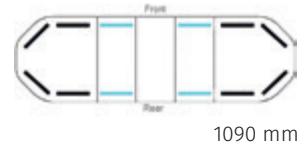

### Technical details Lightbars

Weight	From 5 kg
Voltage	12 V, 24 V
Medium absorption	From 9,2 A 12 V / from 4,6 A 24 V
Lengths	610 mm, 762 mm, 914 mm, 1.090 mm, 1.244 mm, 1.372 mm, 1.524 mm
Depth/height	331 mm, 59 mm
Mounting	Mounting feet fixed (included in delivery) Mounting feet flexible
Protection level	IP5K4K9K
Approvals	(Day/night admittance TB2 resp. TA2) Guidline 72/245/EWG

610 mm

762 mm

914 mm

1090 mm

1244 mm

1372 mm

1524 mm

█ = Standard configuration █ = additional modules of configuration Medium